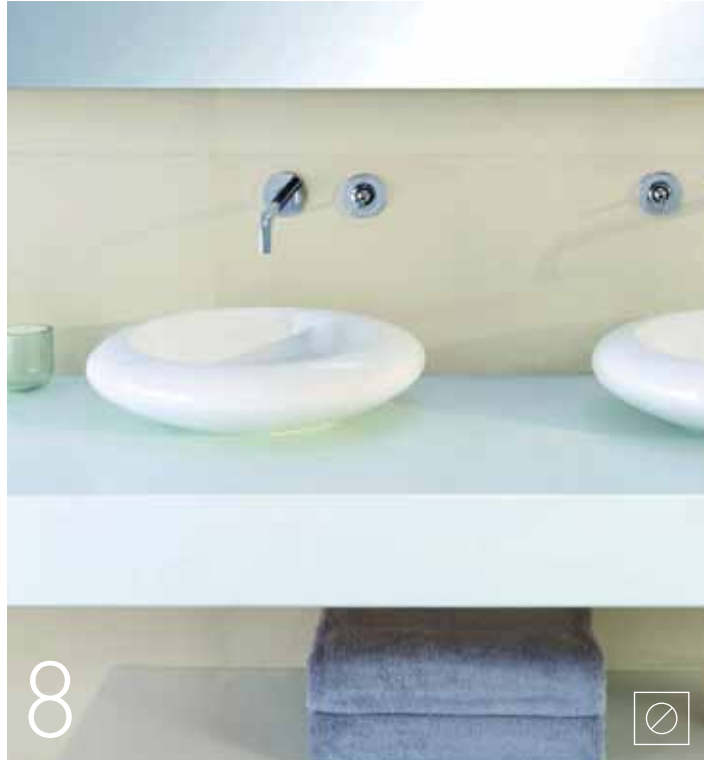

Vessel Basins

10 10 YEAR GUARANTEE

HAND FINISHED VITREOUS CHINA

ANTI-BACTERIAL CERAMIC GLAZE

6

7

8

6
IDEAL STANDARD
CYGNET VESSEL BASIN
 • NTH / 600 X 350MM
 CODE: 22703.10 **\$229**