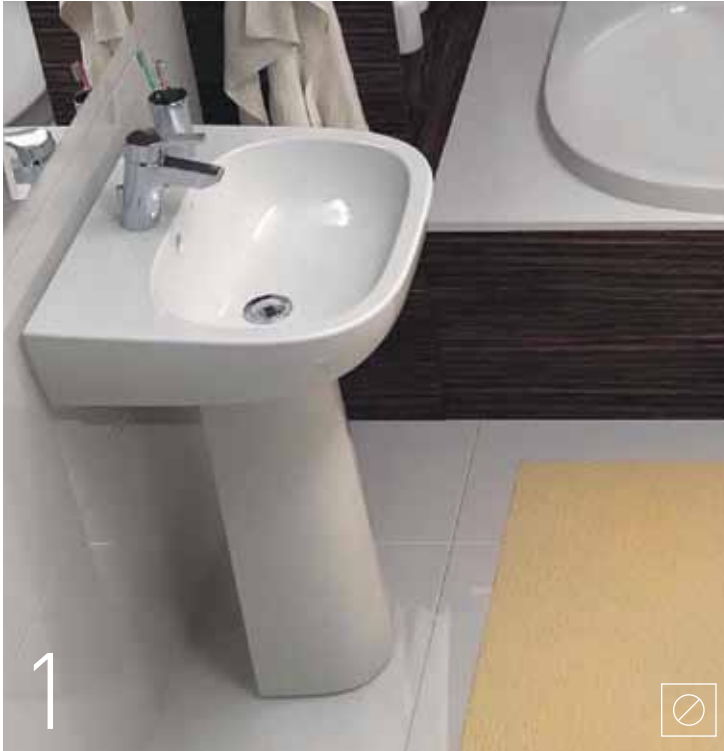

ELLADE CONSOLE BASIN

• 1TH OR 3TH
• 1120 X 630MM
CODE: HD30 **\$1672**

ELLADE WHITE CERAMIC LEGS

• FOR D30 CONSOLE BASIN
CODE: HD32 **\$449**

ELLADE CLASSIC MIRROR

• WITH SILVER WOOD FRAME
CODE: HD166A **\$1748**

Wall Basins

10 10 YEAR GUARANTEE

HAND FINISHED VITREOUS CHINA

ANTI-BACTERIAL CERAMIC GLAZE

1
IDEAL STANDARD
ACTIVE WALL BASIN
• 535 X 480MM
CODE: 12963.10 **\$210**
ACTIVE FULL PEDESTAL
• 851MM
CODE: 12969.10 **\$129**