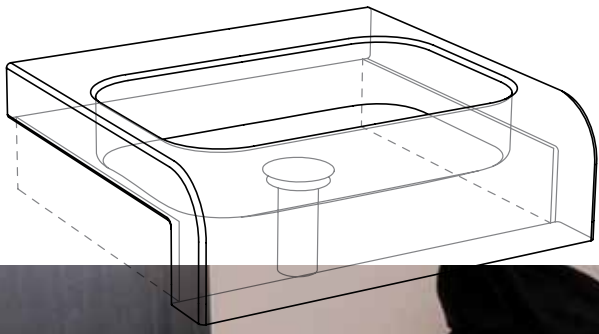

6
ART CERAM
LA FONTANA
SEMI RECESSED BASIN
• 650 X 415MM
CODE: AL065 **$749**

7
ART CERAM
LA FONTANA
SEMI RECESSED BASIN
• 450 X 415MM
CODE: AL045 **$639**

8
IDEAL STANDARD
WHITE SEMI
RECESSED BASIN
• 450MM
CODE: 27712.10 **$321**